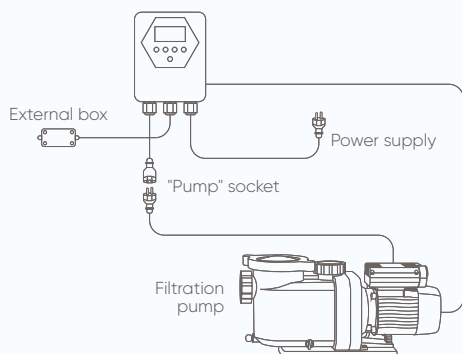

CONTROL BOX

FLOW REGULATOR CF VS

Upgrade to variable speed without changing
your pool filtration pump

CF 
TRUST THE POOL EXPERTS

CONTROL BOX FLOW REGULATOR CF VS

Easily adjust the speed of your pool's fixed-speed pump to suit your needs, for more efficient and more economical filtration.

EASY INSTALLATION

+ products

Savings:

- Save up to 63% energy*.
- Helps your pump last longer.
- Return on investment within 24 months.

Comfort:

- Up to 30% less noise*.
- Touch screen.
- Auxiliary contact provided for implementing controls (e.g., automatic water treatment).

Virtuous:

- A slow flow rate through the filter reduces energy consumption and enhances filtration quality.
- Helps contribute less green-house gases.

USEFUL TO KNOW

Adaptable to the majority of single-phase pumps** on the market